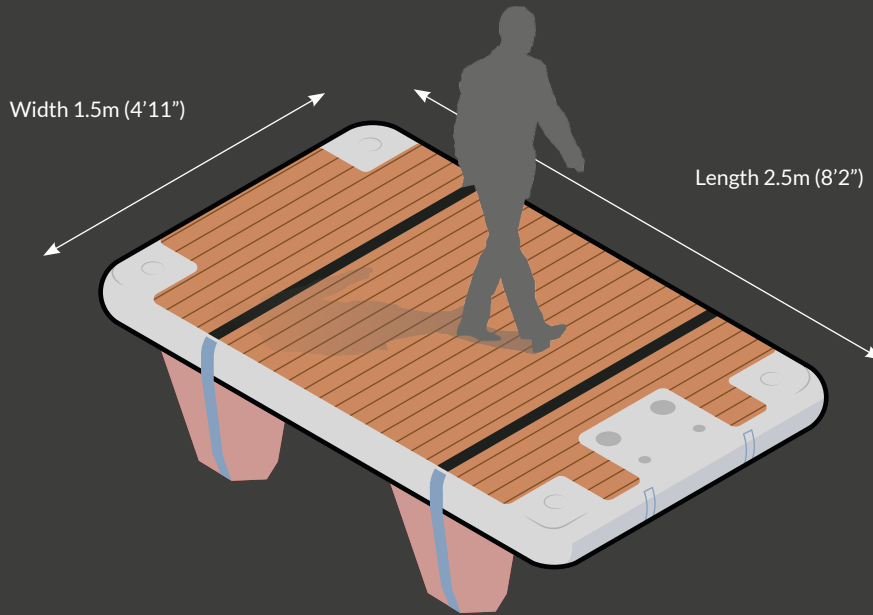

Solo Platform

375

Platform Dimensions

Platform	375
Inflated dimensions (20cm deep)	2.5m x 1.5m (8'2" x 4'11")
Stowage dimensions	160cm x 30cm x 30cm (5'3" x 1' x 1')
Weight/weight in bag	22kg/24kg (48lbs/52lbs)