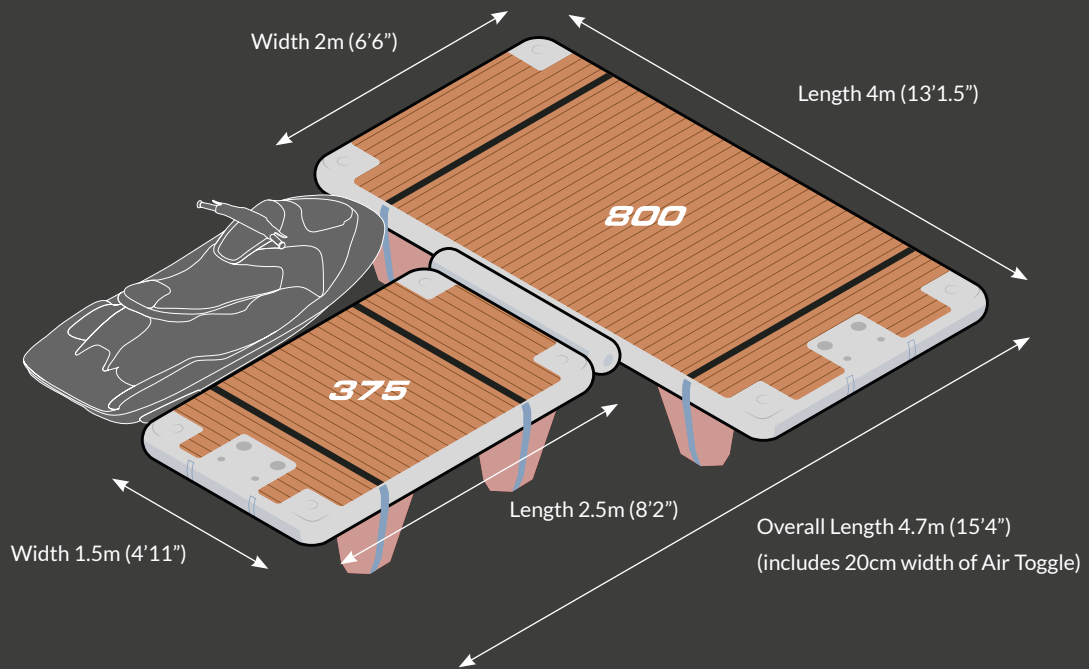

Jetski Dock (T-Shape)

375 + 800

Alternative Configurations

Platform Dimensions

Platform	375	800
Inflated dimensions (20cm deep)	2.5m x 1.5m (8'2" x 4'11")	4m x 2m (13'1.5" x 6'6")
Stowage dimensions	160cm x 30cm x 30cm (5'3" x 1' x 1')	220cm x 32cm x 32cm (7'3" x 1'1" x 1'1")
Weight/weight in bag	22kg/24kg (48lbs/52lbs)	39.5kg/42.5kg (87lbs/94lbs)