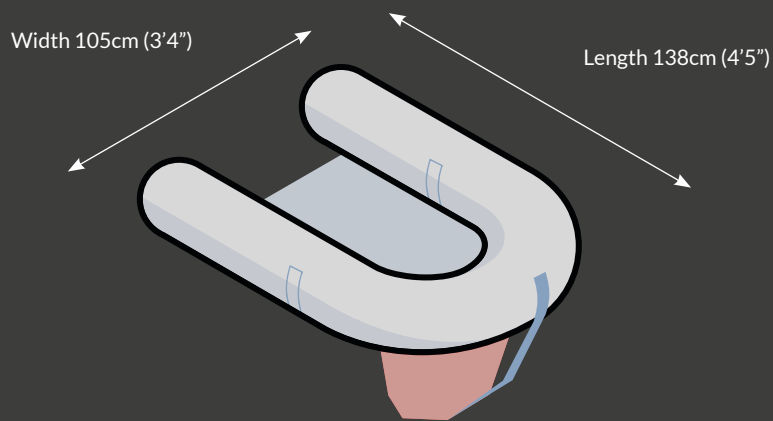

Sport C-Dock

A docking station for Seabob

Alternative Configurations

*Nautibuoy Air Toggle system enables Sport C-Dock to be connected to all platforms and Voyager C-Docks.

Dimensions

Inflated dimensions
(20cm deep)

138cm x 104cm
(3'4" x 4'5")

Stowage dimensions

68cm x 63cm x 19cm
(2'3" x 2'1" x 7.5")

Weight/weight in bag

4kg/4.5kg
(9lbs/10lbs)

Accessory Pack

Included with every Sport C-Dock:

- Protective zipless carry bag
- Bravo Manual/Stirrup pump
- Repair kit with instructions
- Spare set of straps for connecting Seabob