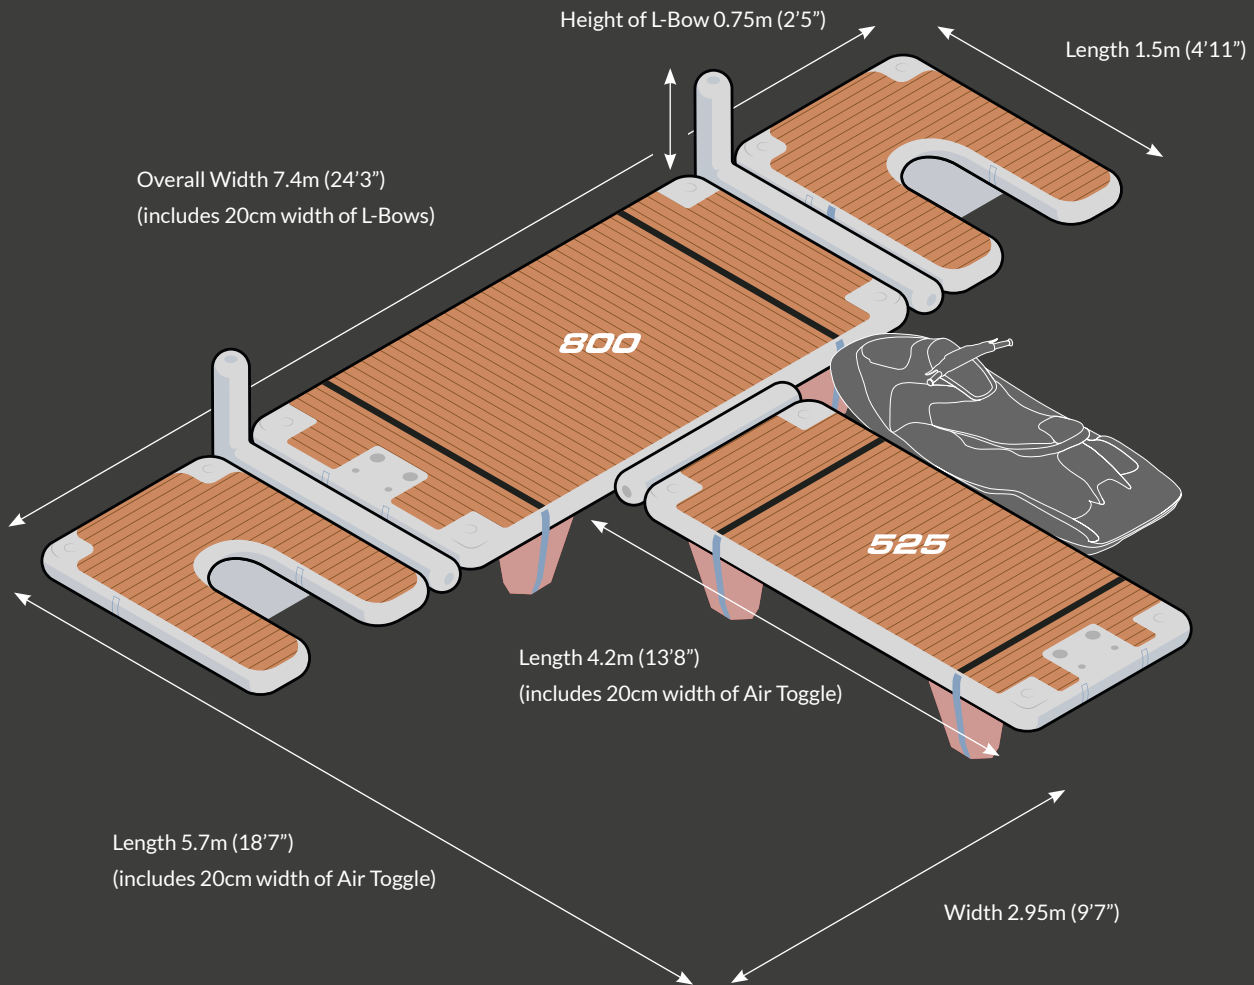

Water Sports Station

525 + 800 + 2 x Voyager C-Dock + 2 x L-Bows

Platform Dimensions

Platform	525	800
Inflated dimensions (20cm deep)	3.5m x 1.5m (11'5" x 4'11")	4m x 2m (13'1.5" x 6'6")
Stowage dimensions	160cm x 33cm x 33cm (5'3" x 1'1" x 1'1")	220cm x 32cm x 32cm (7'3" x 1'1" x 1'1")
Weight/weight in bag	29.5kg/31.5kg (65lbs/69lbs)	39.5kg/42.5kg (87lbs/94lbs)