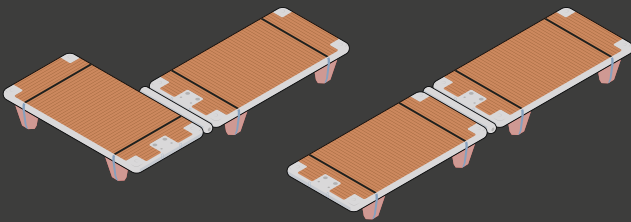

Jetski Dock (T-Shape)

800 + 800

Alternative Configurations

Platform Dimensions

Platform	800
Inflated dimensions (20cm deep)	4m x 2m (13'1.5" x 6'6")
Stowage dimensions	220cm x 32cm x 32cm (7'3" x 1'1" x 1'1")
Weight/weight in bag	39.5kg/42.5kg (87lbs/94lbs)

Accessory Pack

With every platform:

- Stowable zipless protective bag (x1)
- Air Toggle for connection (x1)
- Connection straps (x2)

With every order:

- Bravo Electric pump (230v or 120v)
- Bravo Manual/Stirrup pump
- Repair kit with instructions
- Instruction manual