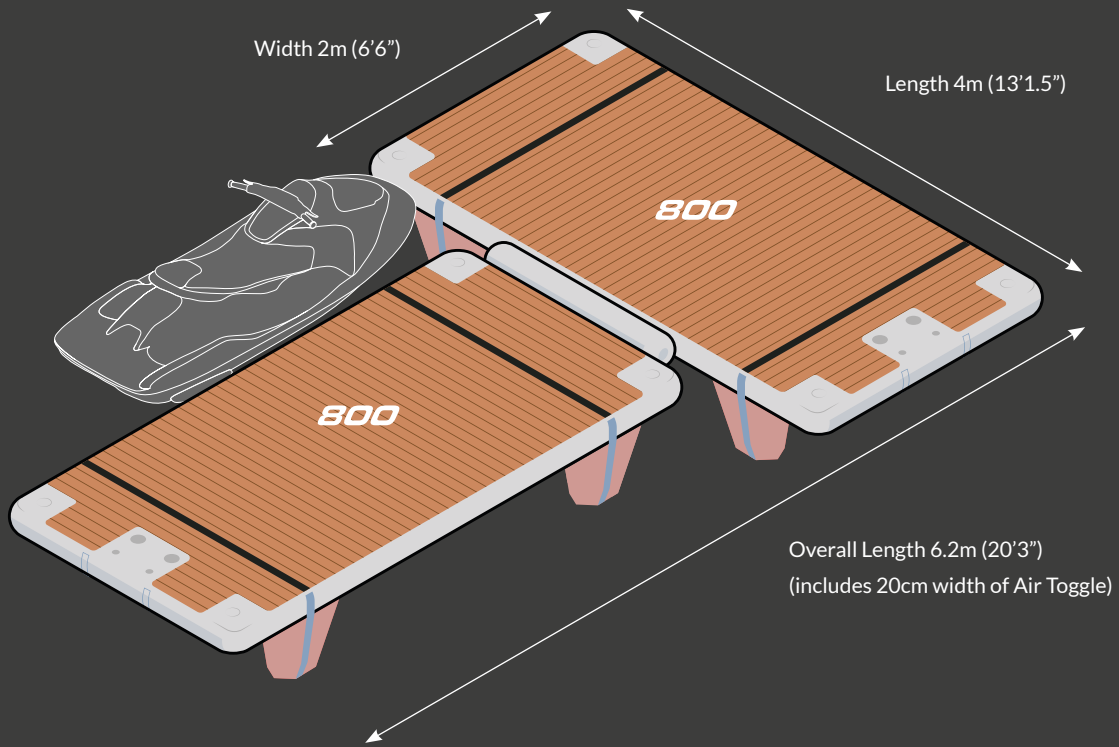

Jetski Dock (T-Shape)

800 + 800

Alternative Configurations

Platform Dimensions

Platform	800
Inflated dimensions (20cm deep)	4m x 2m (13'1.5" x 6'6")
Stowage dimensions	220cm x 32cm x 32cm (7'3" x 1'1" x 1'1")
Weight/weight in bag	39.5kg/42.5kg (87lbs/94lbs)