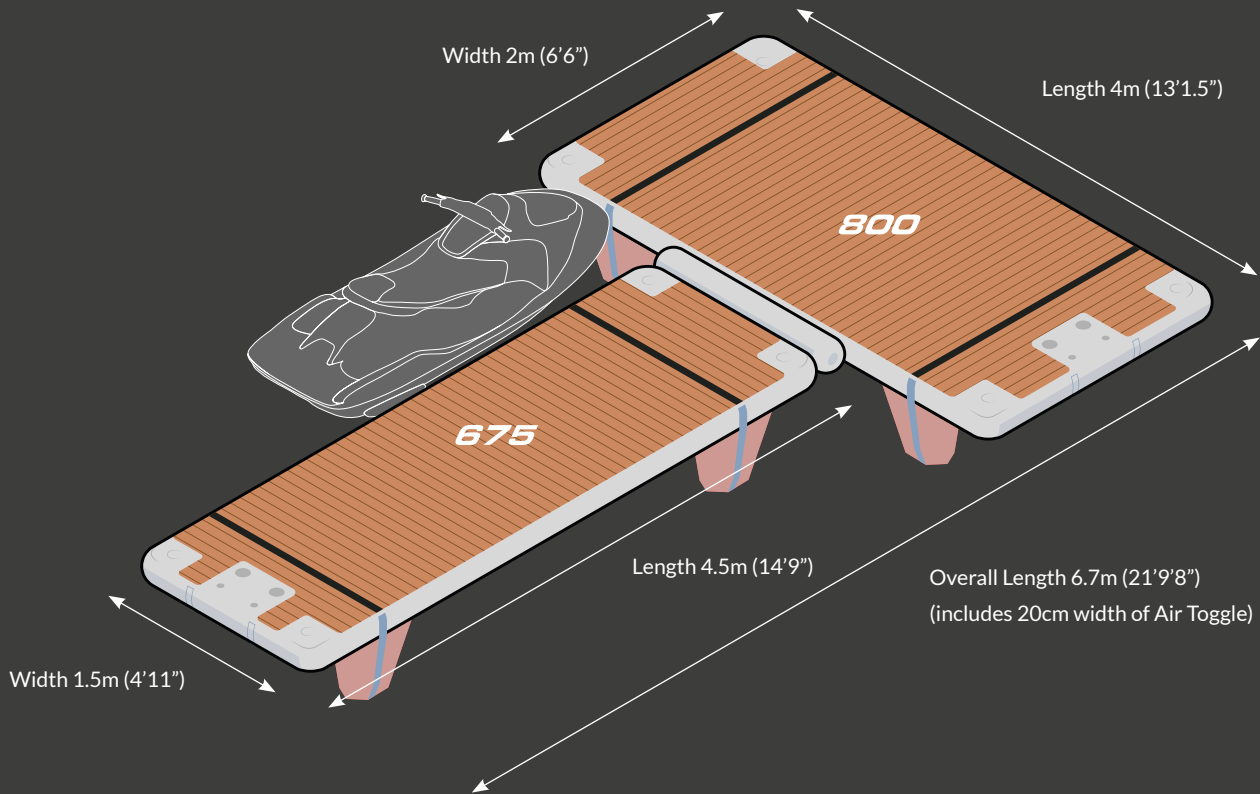

# Jetski Dock (T-Shape)

**675 + 800**

## Alternative Configurations

## Platform Dimensions

Platform	<b>675</b>	<b>800</b>
Inflated dimensions (20cm deep)	4.5m x 1.5m (14'9" x 4'11")	4m x 2m (13'1.5" x 6'6")
Stowage dimensions	165cm x 38cm x 38cm (5'5" x 1'3" x 1'3")	220cm x 32cm x 32cm (7'3" x 1'1" x 1'1")
Weight/weight in bag	33.5kg/35kg (73lbs/78lbs)	39.5kg/42.5kg (87lbs/94lbs)