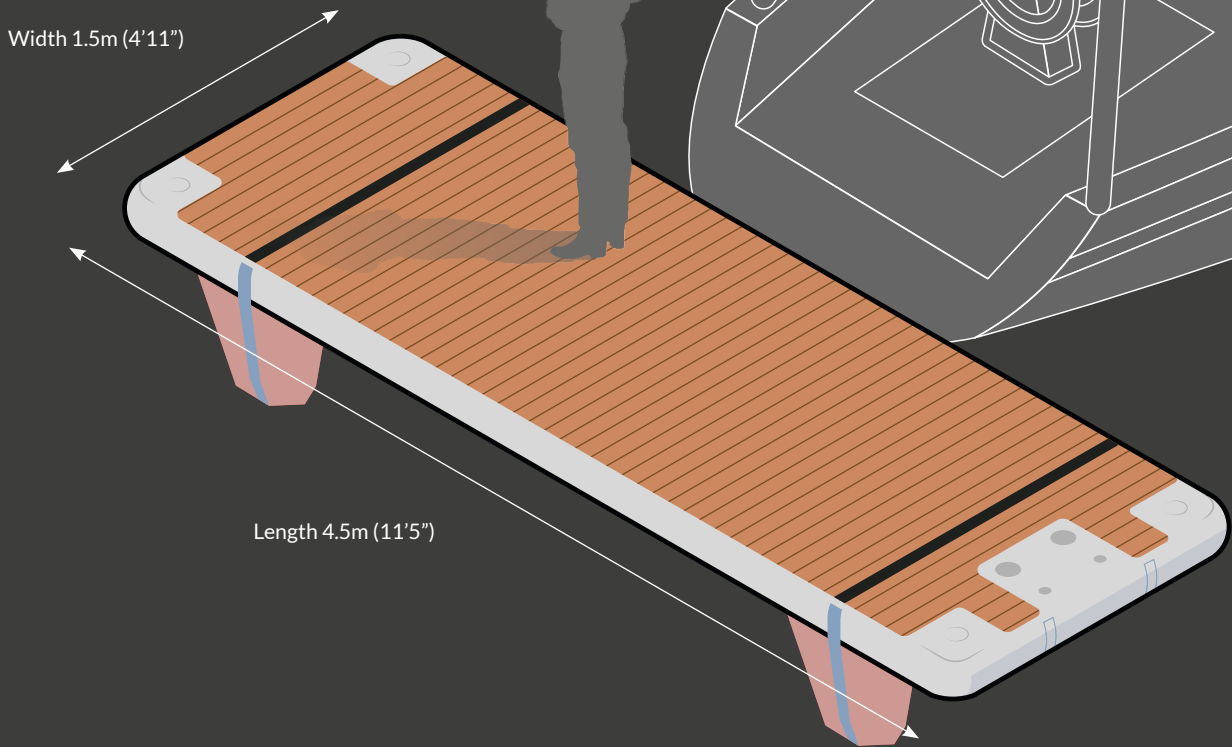

Solo Platform

675

Platform Dimensions

| Platform | 675 |
|------------------------------------|---|
| Inflated dimensions (20cm deep) | 4.5m x 1.5m (14'9" x 4'11") |
| Stowage dimensions | 165cm x 38cm x 38cm (5'5" x 1'3" x 1'3") |
| Weight/weight in bag | 33.5kg/35kg (73lbs/78lbs) |