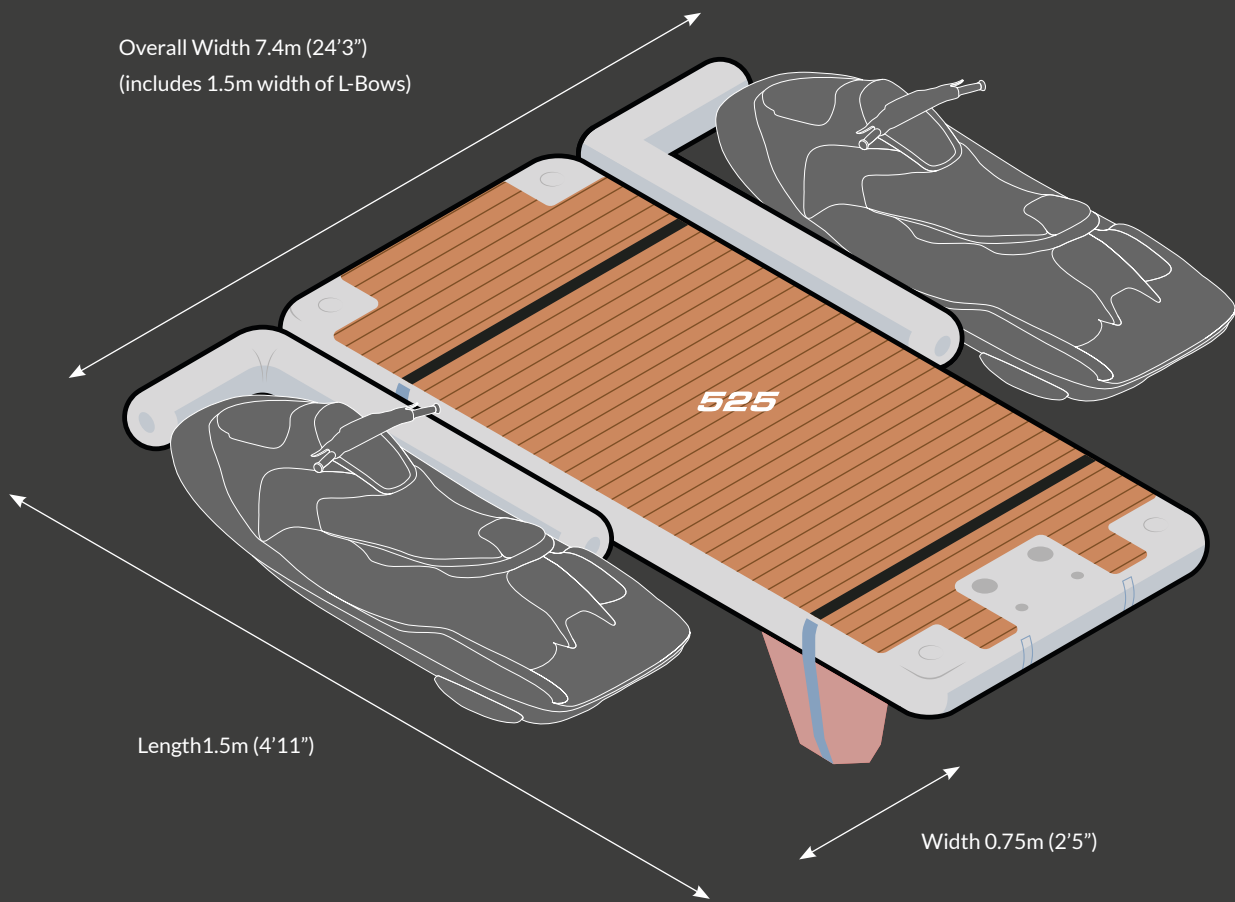

Jetski Platform

525 + 2 x L-Bows

Platform Dimensions

Platform	525
Inflated dimensions (20cm deep)	3.5m x 1.5m (11'5" x 4'11")
Stowage dimensions	160cm x 33cm x 33cm (5'3" x 1'1" x 1'1")
Weight/weight in bag	29.5kg/31.5kg (65lbs/69lbs)