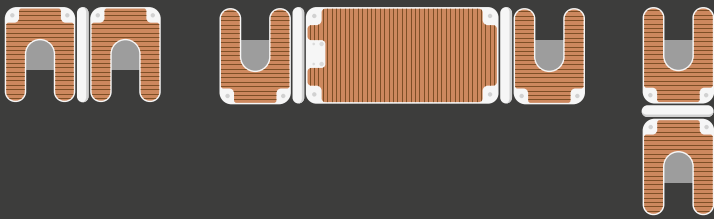

Voyager C-Dock

A docking station for Seabob

Alternative Configurations

*Nautibuoy Air Toggle system enables Voyager C-Dock to be connected to all platforms and Sport C-Docks.

Dimensions

Inflated dimensions
(20cm deep)

2m x 1.5m
(6'7" x 4'11")

Stowage dimensions

165cm x 28cm x 28cm
(5'5" x 11" x 11")

Weight/weight in bag

14kg/16kg
(31lbs/35lbs)

Accessory Pack

With every Voyager C-Dock:

- Protective zipless carry bag
- Spare set of straps for connecting the Seabob