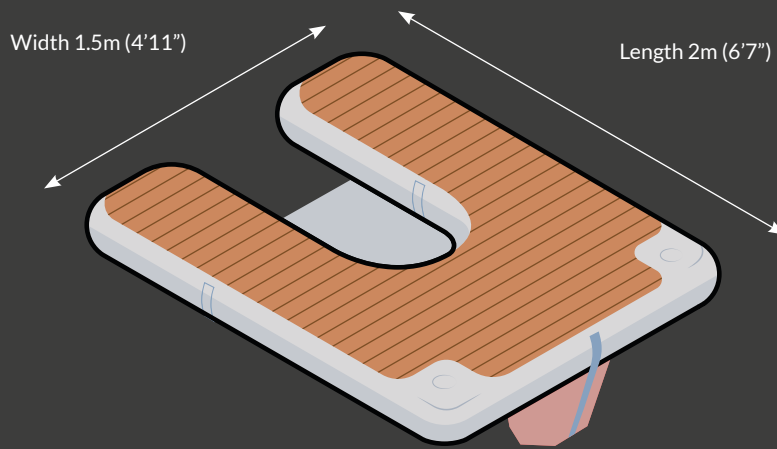

Voyager C-Dock

A docking station for Seabob

Alternative Configurations

*Nautibuoy Air Toggle system enables Voyager C-Dock to be connected to all platforms and Sport C-Docks.

Dimensions

Inflated dimensions
(20cm deep)

2m x 1.5m
(6'7" x 4'11")

Stowage dimensions

165cm x 28cm x 28cm
(5'5" x 11" x 11")

Weight/weight in bag

14kg/16kg
(31lbs/35lbs)

Accessory Pack

With every Voyager C-Dock:

- Protective zipless carry bag
- Spare set of straps for connecting the Seabob