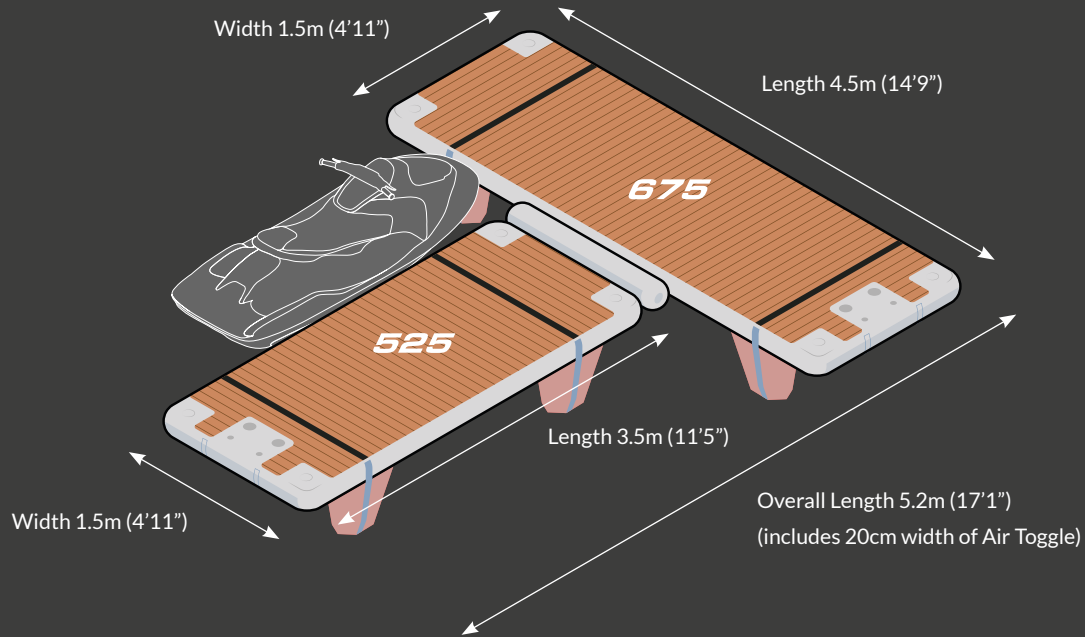

Jetski Dock (T-Shape)

525 + 675

Alternative Configurations

Platform Dimensions

Platform	525	675
Inflated dimensions (20cm deep)	3.5m x 1.5m (11'5" x 4'11")	4.5m x 1.5m (14'9" x 4'11")
Stowage dimensions	160cm x 33cm x 33cm (5'3" x 1'1" x 1'1")	165cm x 38cm x 38cm (5'5" x 1'3" x 1'3")
Weight/weight in bag	29.5kg/31.5kg (65lbs/69lbs)	33.5kg/35kg (73lbs/78lbs)