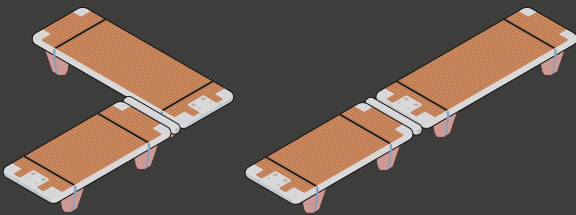

Jetski Dock (T-Shape)

525 + 675

Alternative Configurations

Platform Dimensions

Platform	525	675
Inflated dimensions (20cm deep)	3.5m x 1.5m (11'5" x 4'11")	4.5m x 1.5m (14'9" x 4'11")
Stowage dimensions	160cm x 33cm x 33cm (5'3" x 1'1" x 1'1")	165cm x 38cm x 38cm (5'5" x 1'3" x 1'3")
Weight/weight in bag	29.5kg/31.5kg (65lbs/69lbs)	33.5kg/35kg (73lbs/78lbs)

Accessory Pack

With every platform:

- Stowable zipless protective bag (x1)
- Air Toggle for connection (x1)
- Connection straps (x2)

With every order:

- Bravo Electric pump (230v or 120v)
- Bravo Manual/Stirrup pump
- Repair kit with instructions
- Instruction manual