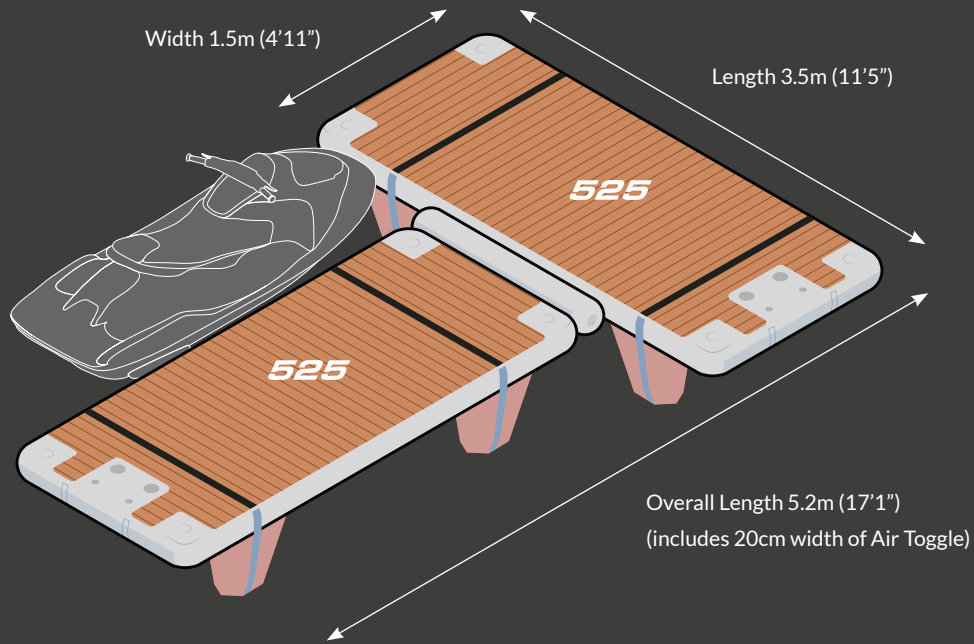

Jetski Dock (T-Shape)

525 + 525

Alternative Configurations

Platform Dimensions

Platform	525
Inflated dimensions (20cm deep)	3.5m x 1.5m (11'5" x 4'11")
Stowage dimensions	160cm x 33cm x 33cm (5'3" x 1'1" x 1'1")
Weight/weight in bag	29.5kg/31.5kg (65lbs/69lbs)