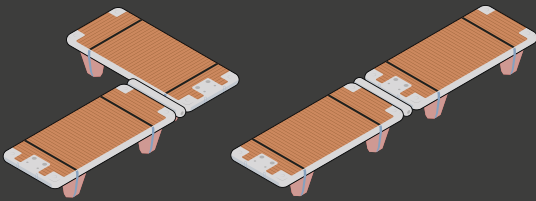

Jetski Dock (T-Shape)

525 + 525

Alternative Configurations

Platform Dimensions

Platform	525
Inflated dimensions (20cm deep)	3.5m x 1.5m (11'5" x 4'11")
Stowage dimensions	160cm x 33cm x 33cm (5'3" x 1'1" x 1'1")
Weight/weight in bag	29.5kg/31.5kg (65lbs/69lbs)

Accessory Pack

- With every platform:
- Stowable zipless protective bag (x1)
 - Air Toggle for connection (x1)
 - Connection straps (x2)

- With every order:
- Bravo Electric pump (230v or 120v)
 - Bravo Manual/Stirrup pump
 - Repair kit with instructions
 - Instruction manual