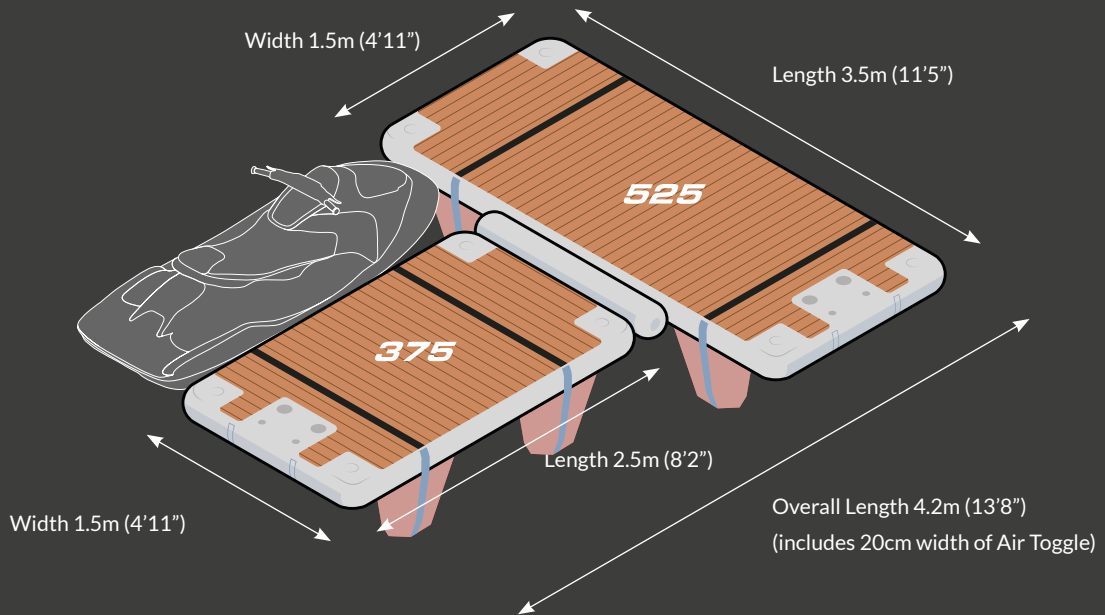

# Jetski Dock (T-Shape)

**375 + 525**

## Alternative Configurations

## Platform Dimensions

Platform	<b>375</b>	<b>525</b>
Inflated dimensions (20cm deep)	2.5m x 1.5m (8'2" x 4'11")	3.5m x 1.5m (11'5" x 4'11")
Stowage dimensions	160cm x 30cm x 30cm (5'3" x 1' x 1')	160cm x 33cm x 33cm (5'3" x 1'1" x 1'1")
Weight/weight in bag	22kg/24kg (48lbs/52lbs)	29.5kg/31.5kg (65lbs/69lbs)