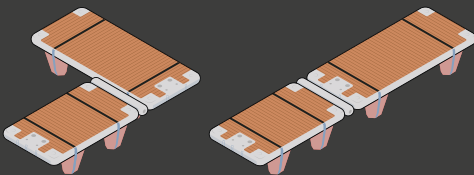

# Jetski Dock (T-Shape)

**375 + 525**

## Alternative Configurations

## Platform Dimensions

Platform	<b>375</b>	<b>525</b>
Inflated dimensions (20cm deep)	2.5m x 1.5m (8'2" x 4'11")	3.5m x 1.5m (11'5" x 4'11")
Stowage dimensions	160cm x 30cm x 30cm (5'3" x 1' x 1')	160cm x 33cm x 33cm (5'3" x 1'1" x 1'1")
Weight/weight in bag	22kg/24kg (48lbs/52lbs)	29.5kg/31.5kg (65lbs/69lbs)