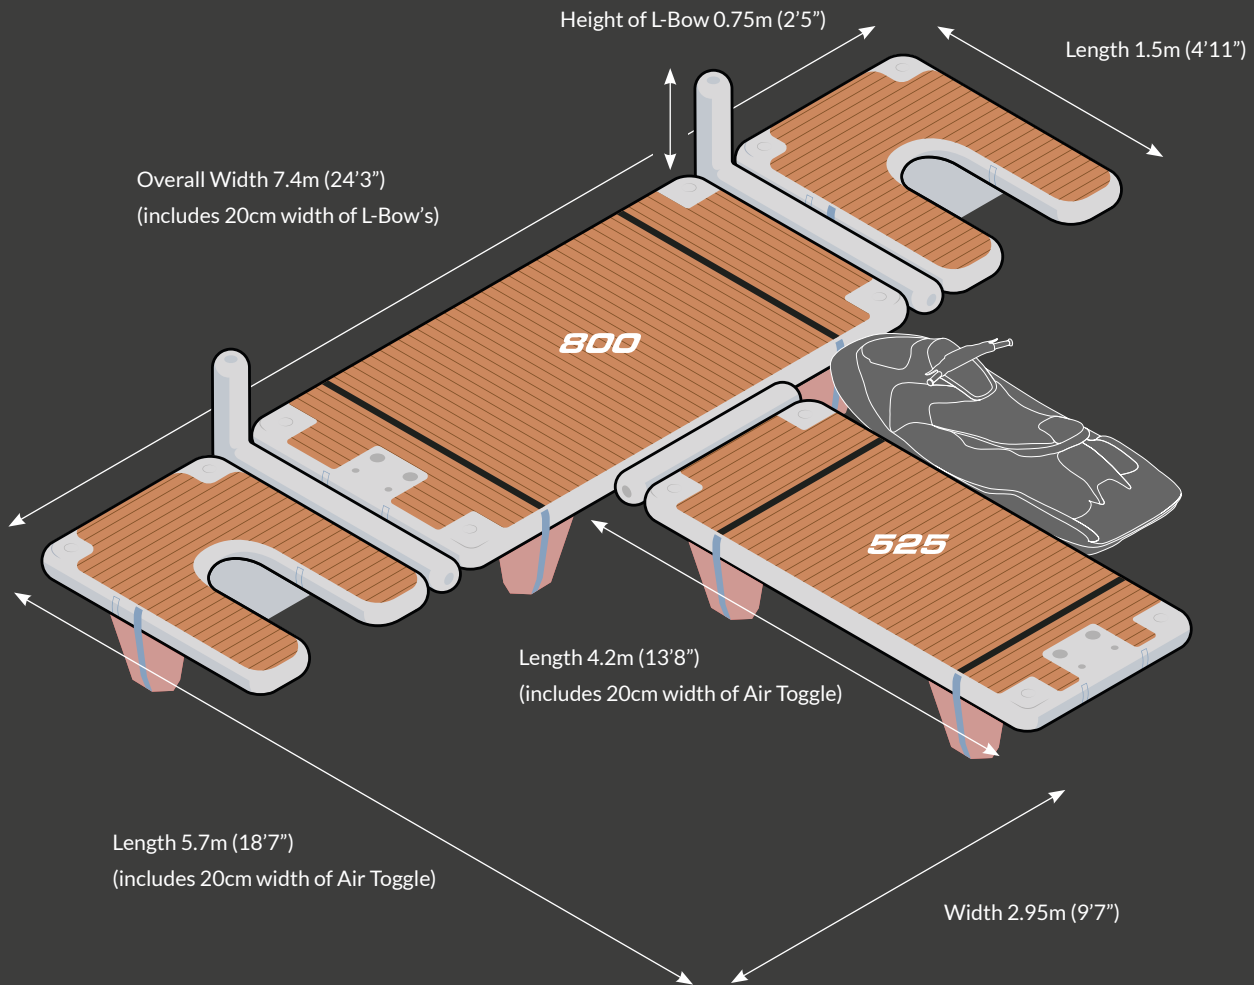

# C-Dock and L-Bow

**525 + 800**

## Platform Dimensions

Platform	<b>525</b>	<b>800</b>
Inflated dimensions (20cm deep)	3.5m x 1.5m (11'5" x 4'11")	4m x 2m (13'1.5" x 6'6")
Stowage dimensions	160cm x 33cm x 33cm (5'3" x 1' x 1')	220cm x 32cm x 32cm (7'3" x 1'11" x 1'11")
Weight/weight in bag	29.5kg/31.5kg (65lbs/69lbs)	39.5kg/42.5kg (87lbs/94lbs)