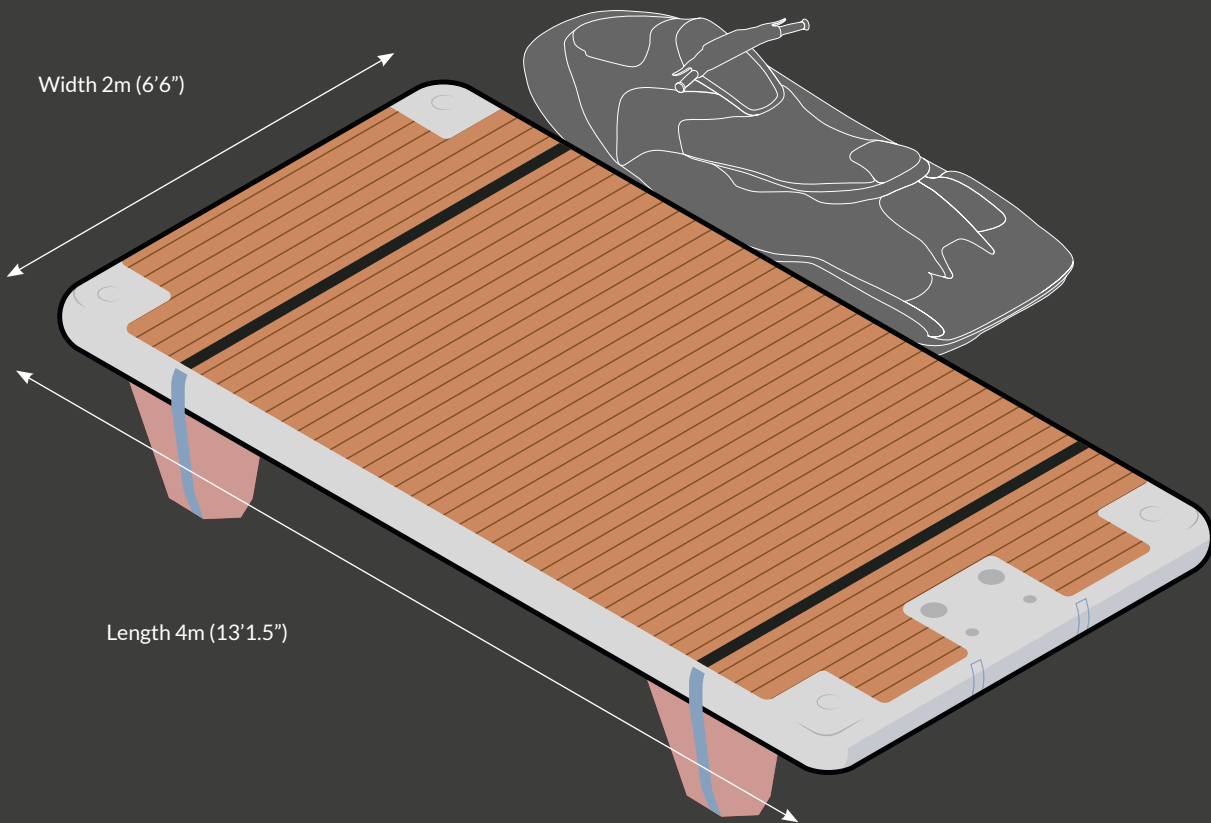

Solo Platform

800

Platform Dimensions

Platform	800
Inflated dimensions (20cm deep)	4m x 2m (13'1.5" x 6'6")
Stowage dimensions	220cm x 32cm x 32cm (7'3" x 1'1" x 1'1")
Weight/weight in bag	39.5kg/42.5kg (87lbs/94lbs)