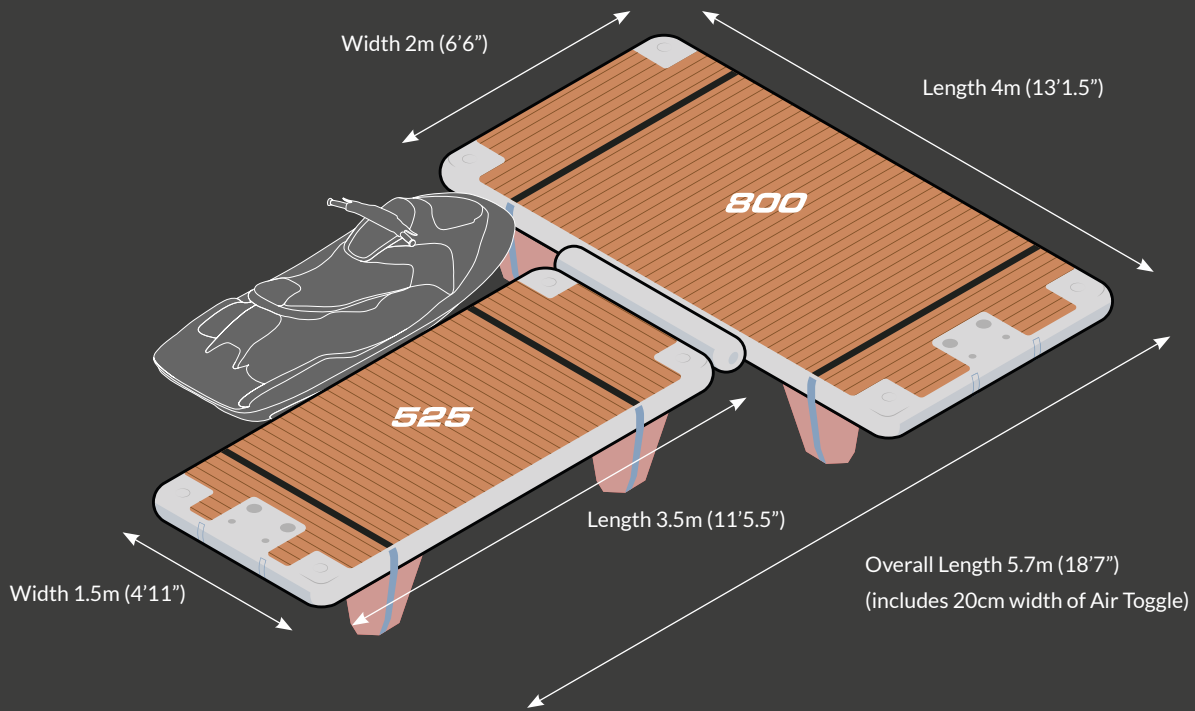

Jetski Dock (T-Shape)

525 + 800

Alternative Configurations

Platform Dimensions

Platform	525	800
Inflated dimensions (20cm deep)	3.5m x 1.5m (11'5" x 4'11")	4m x 2m (13'1.5" x 6'6")
Stowage dimensions	160cm x 33cm x 33cm (5'3" x 1'1" x 1'1")	220cm x 32cm x 32cm (7'3" x 1'1" x 1'1")
Weight/weight in bag	29.5kg/31.5kg (65lbs/69lbs)	39.5kg/42.5kg (87lbs/94lbs)